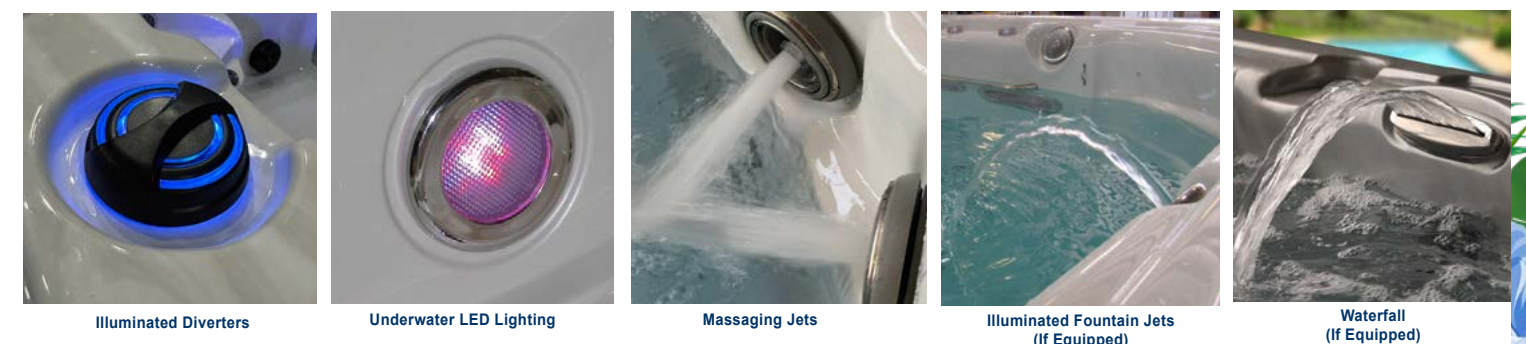

ACRYLIC COLOR OPTIONS for SPAS

SKIRTING COLOR OPTIONS for SPAS

ACRYLIC COLOR OPTION for SWIM SPAS

SKIRTING COLOR OPTIONS for SWIM SPAS

SPA FEATURES

 *Hawaiian Breeze Spas*

2026 SPA AND SWIM SPA BROCHURE

Hawaiian Breeze Spas reserves the right to change product selections and/or make product modifications without notice. Your Hawaiian Breeze Spas Dealer/Contractor is an independent business person and not an agent or employee of the manufacturer of Hawaiian Breeze Spas product line or any of its subsidiaries. Neither the manufacturer of Hawaiian Breeze Spas nor its subsidiaries accept any responsibility for any representations, statements or contracts made by any Spa Dealer/Contractor. © Copyright Hawaiian Breeze Spas 2026 - HERITAGE GROUP