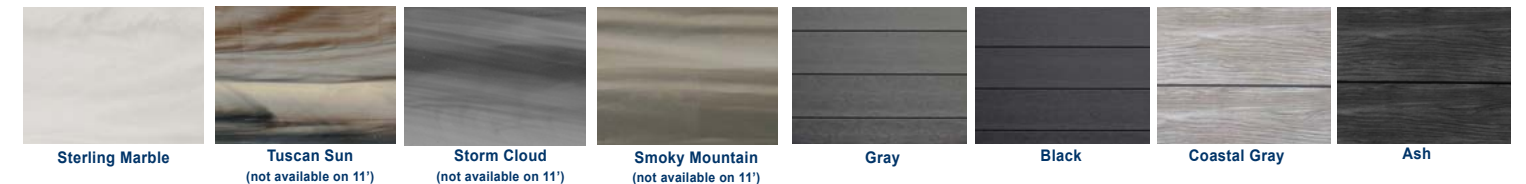

ACRYLIC COLOR OPTIONS for SPAS